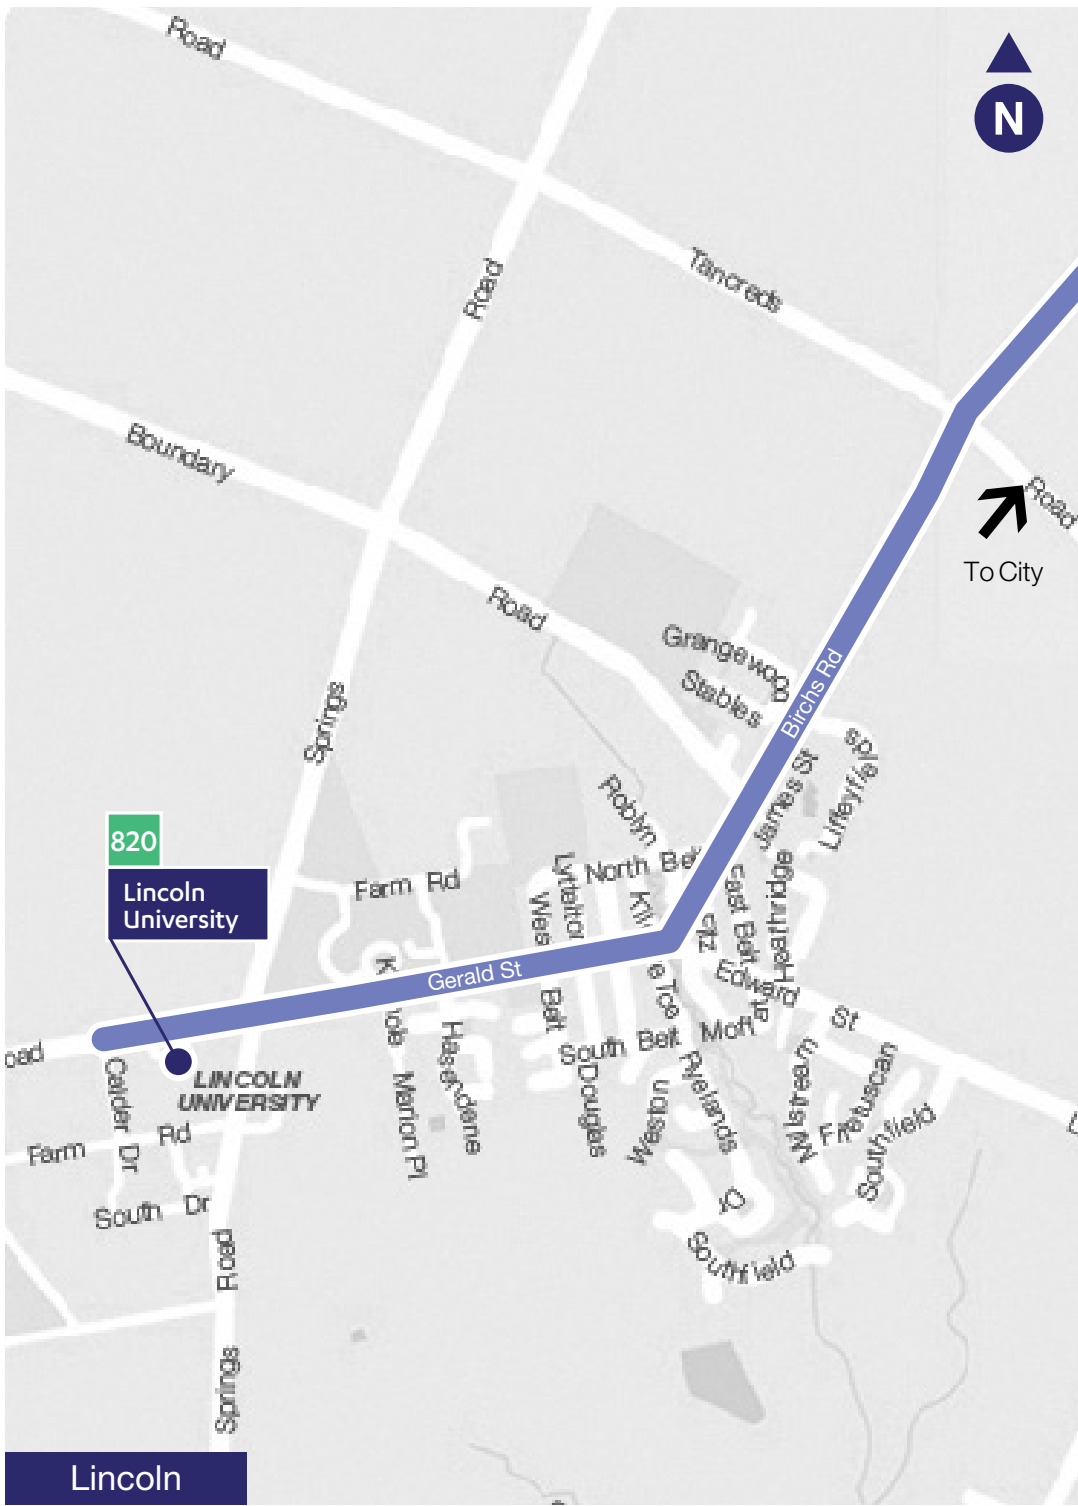

Prebleton

820

Lincoln University