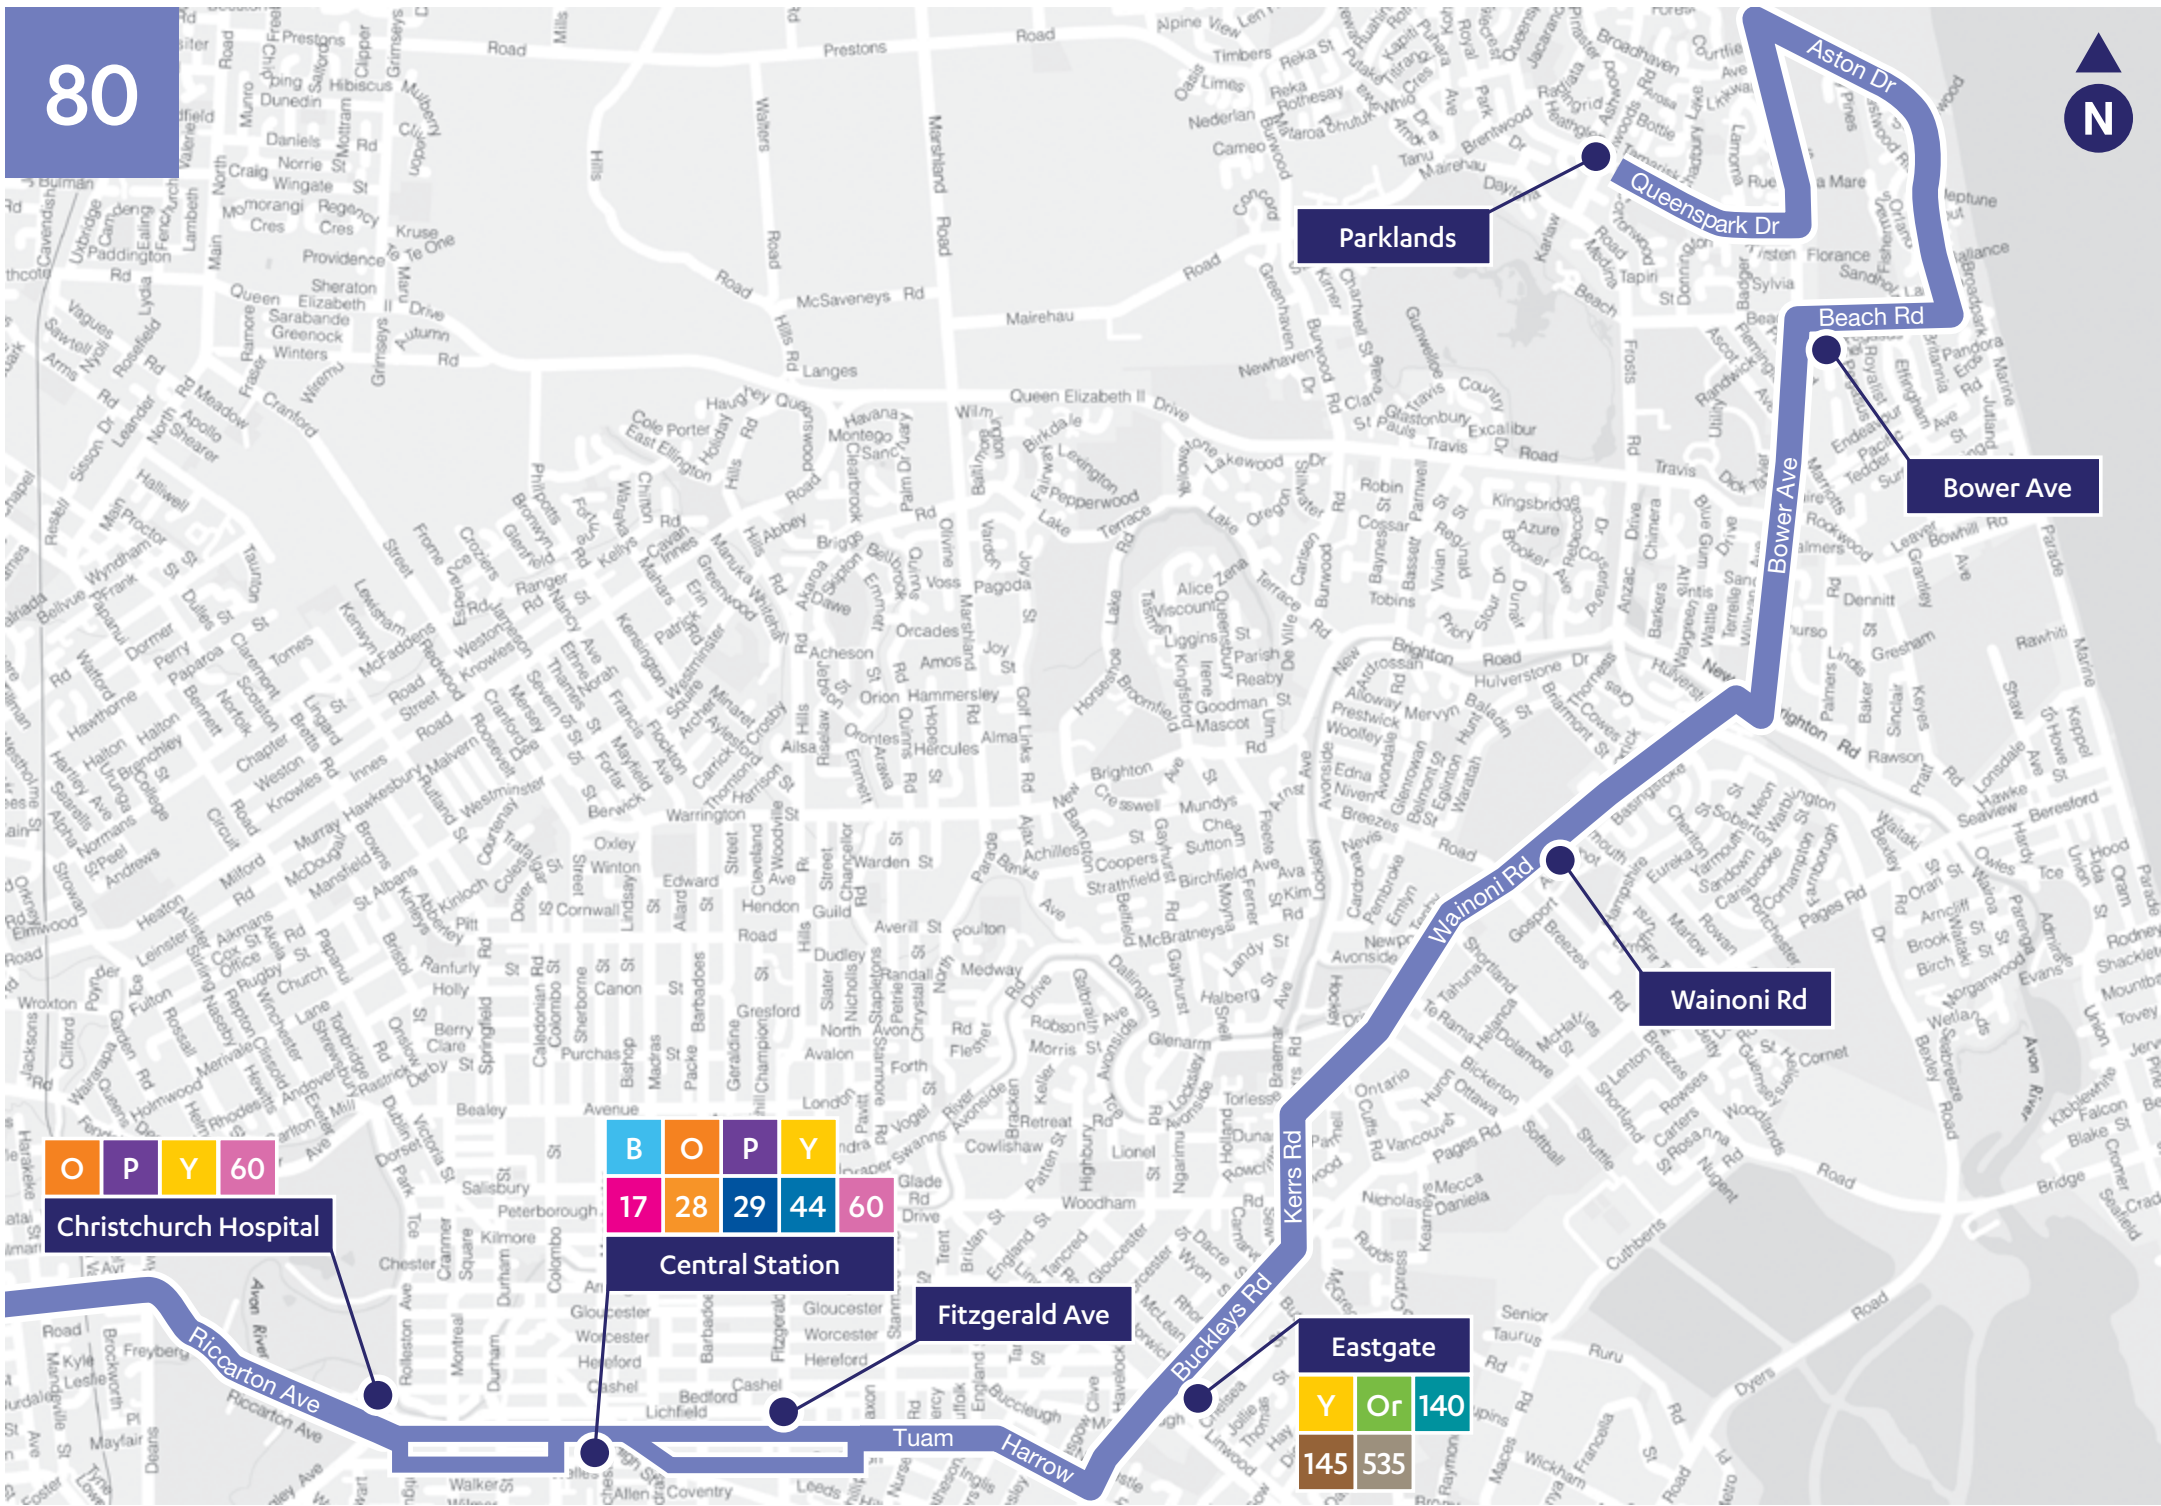

80

Christchurch Hospital

O P Y 60

B O P Y
17 28 29 44 60

Central Station

Fitzgerald Ave

Tuam

Harrow

Eastgate

Y Or 140
145 535

Parklands

Bower Ave

Wainoni Rd

Aston Dr

Queenspark Dr

Beach Rd

Bower Ave

Wainoni Rd

Buckleys Rd

Kerrs Rd