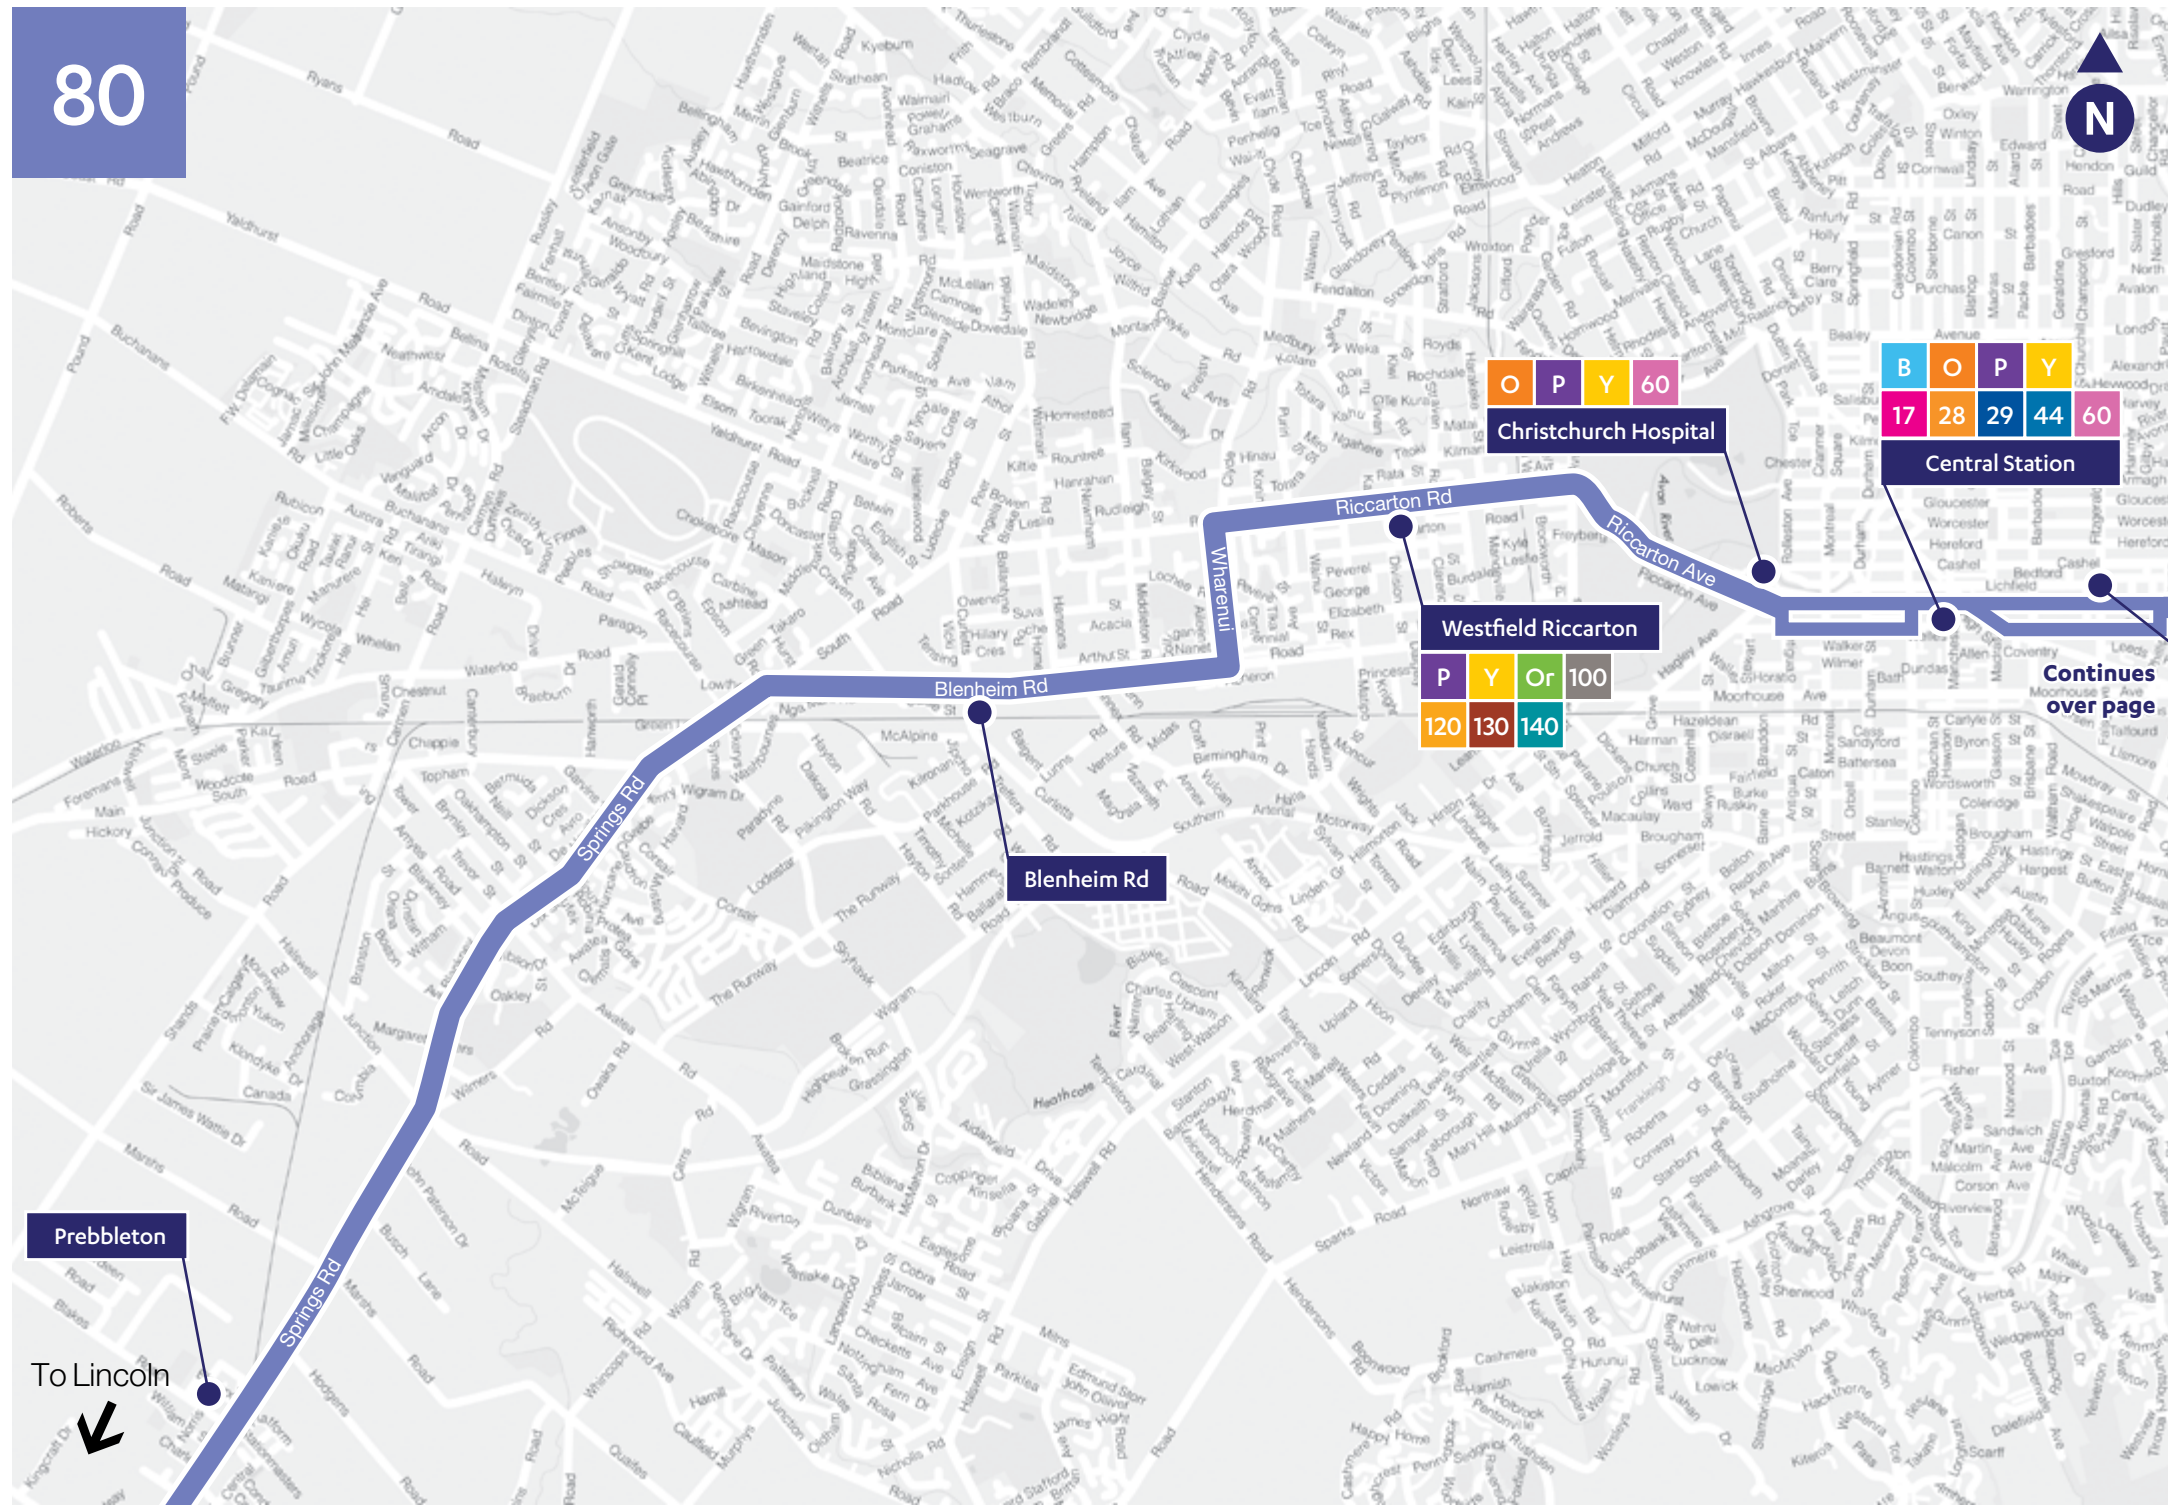

80

O P Y 60

Christchurch Hospital

B	O	P	Y	
17	28	29	44	60

Central Station

Westfield Riccarton

P	Y	Or	100
120	130	140	

Continues over page

Blenheim Rd

Prebbleton

To Lincoln