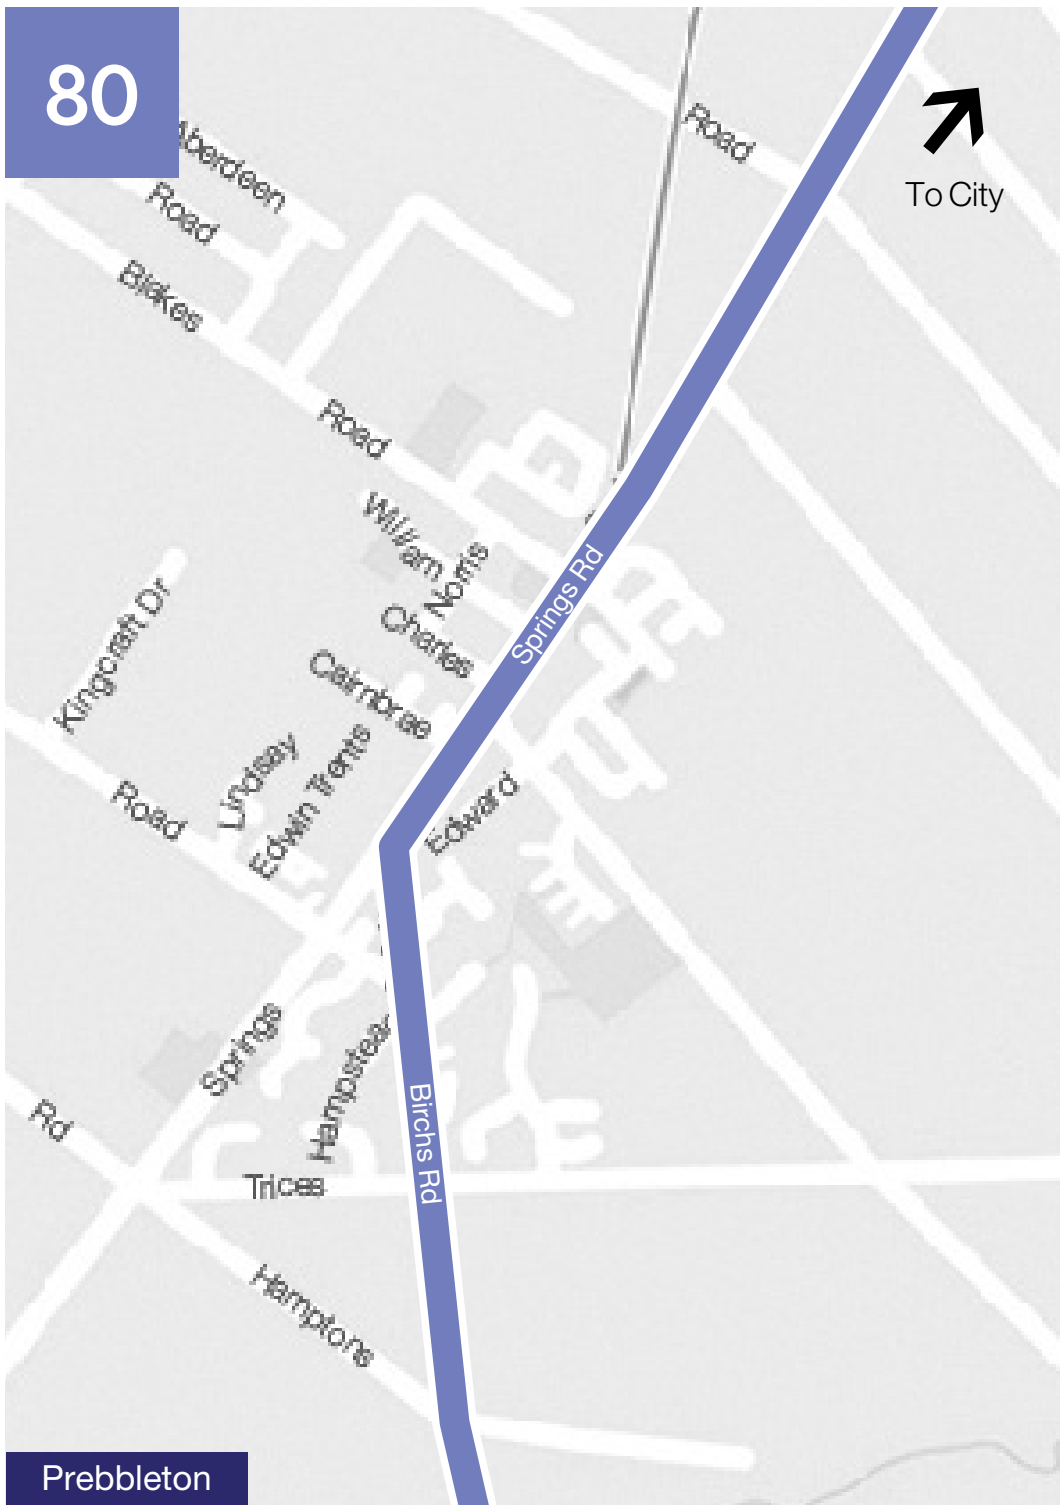

80

BUS ROUTE

-  Lincoln University
-  Lincoln Township
-  Prebbleton
-  Westfield Riccarton
-  Christchurch Hospital
-  Central Station
-  Eastgate Shopping Centre
-  Parklands
-  Queenspark Shops

Key

-  Connect to other routes
-  Key stops

Aston Dr

Queenspark Dr

Beach Rd

Bower Ave

Wainoni Rd

Buckleys Rd

Kerrs Rd

80

Prebleton

820

Lincoln University

Lincoln