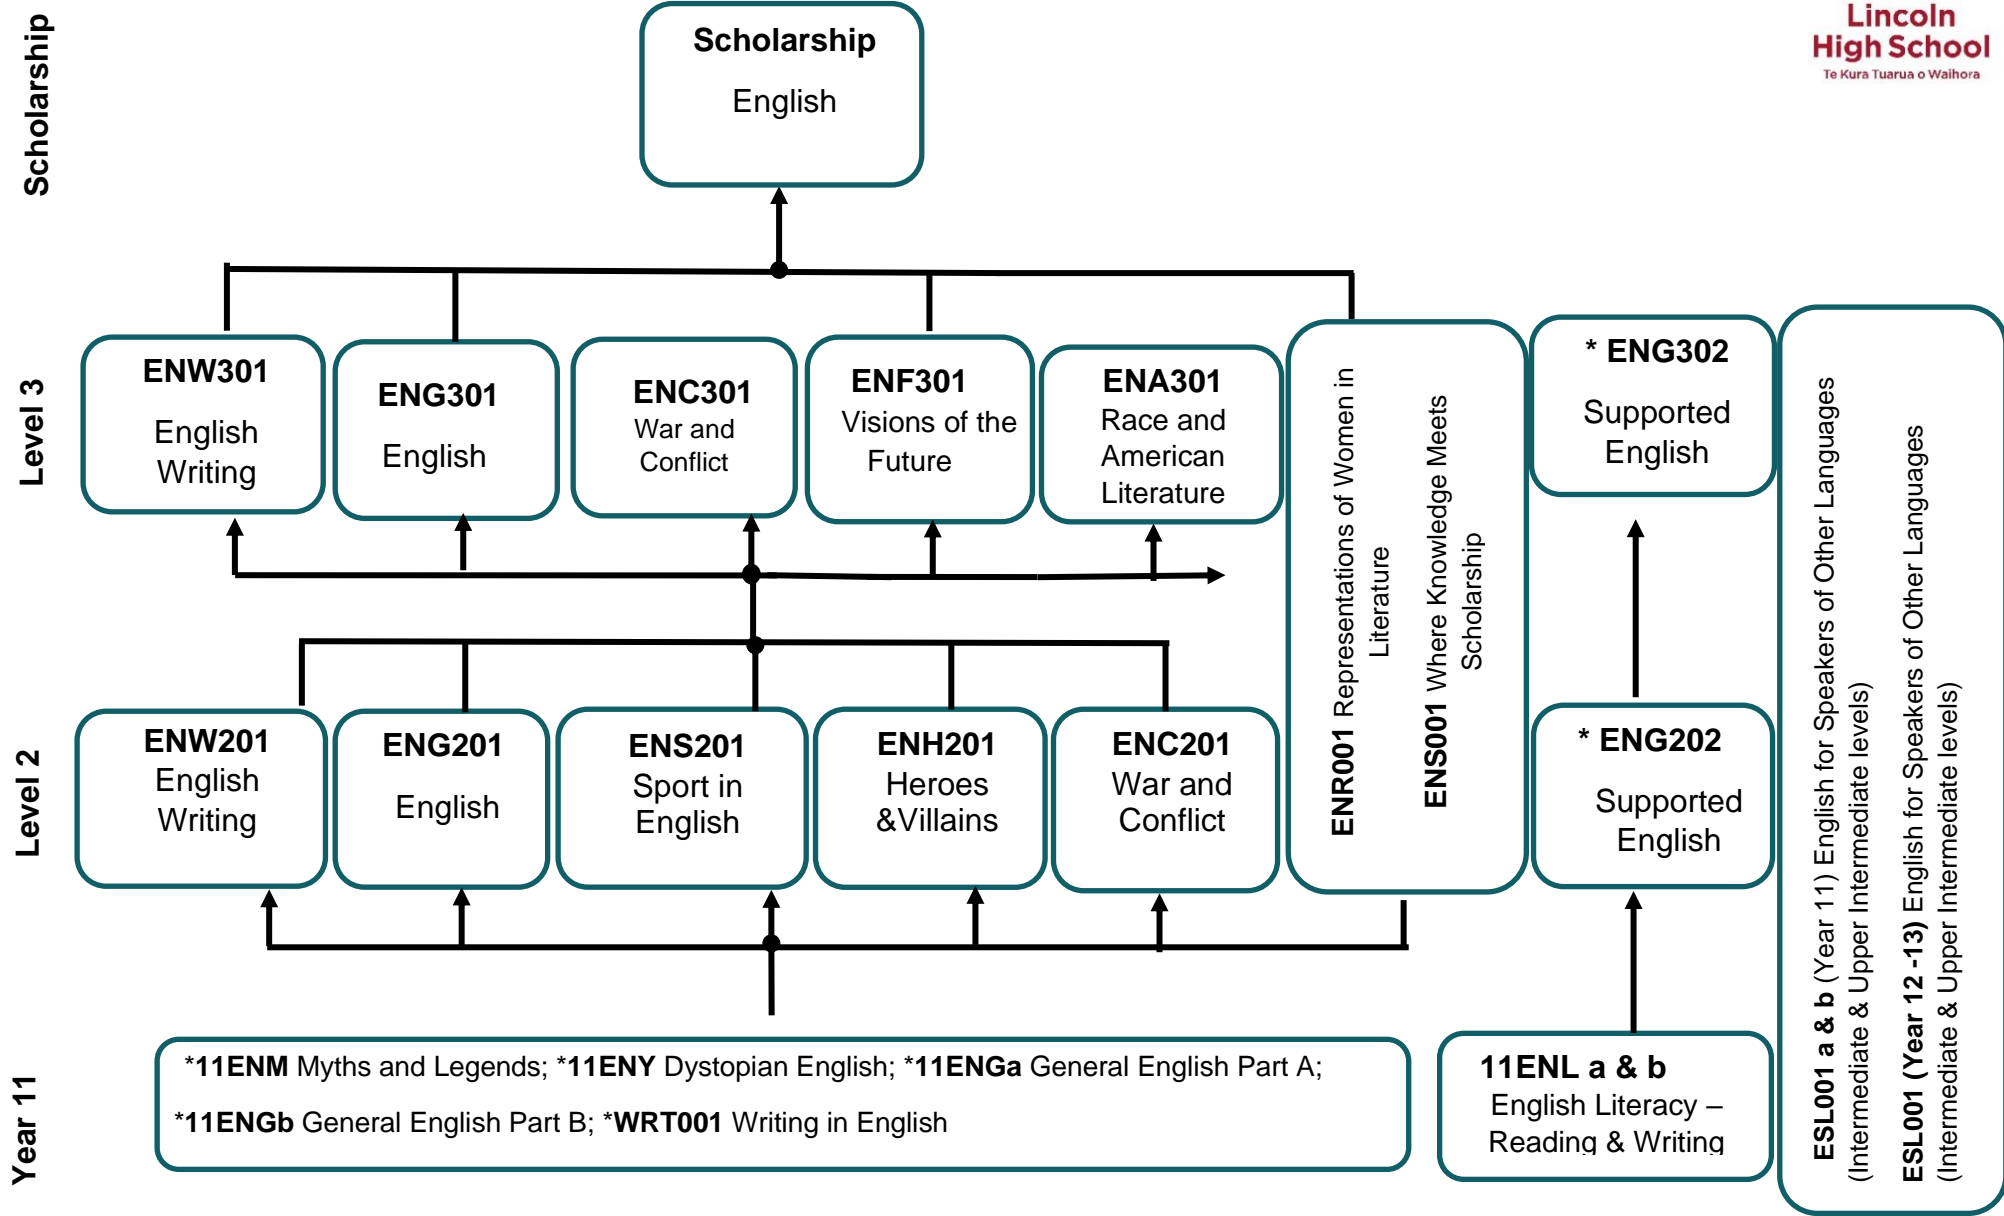

# 2025 NCEA English Pathways

Key: 1) With HOLA approval 11ENL students can access other Level 2 English courses (except ENW201) and ENG202 students can access other Level 3 English courses (except ENW301)  
 2) \* Open Entry Course

**ESL001 a & b** (Year 11) English for Speakers of Other Languages (Intermediate & Upper Intermediate levels)  
**ESL001 (Year 12 -13)** English for Speakers of Other Languages (Intermediate & Upper Intermediate levels)