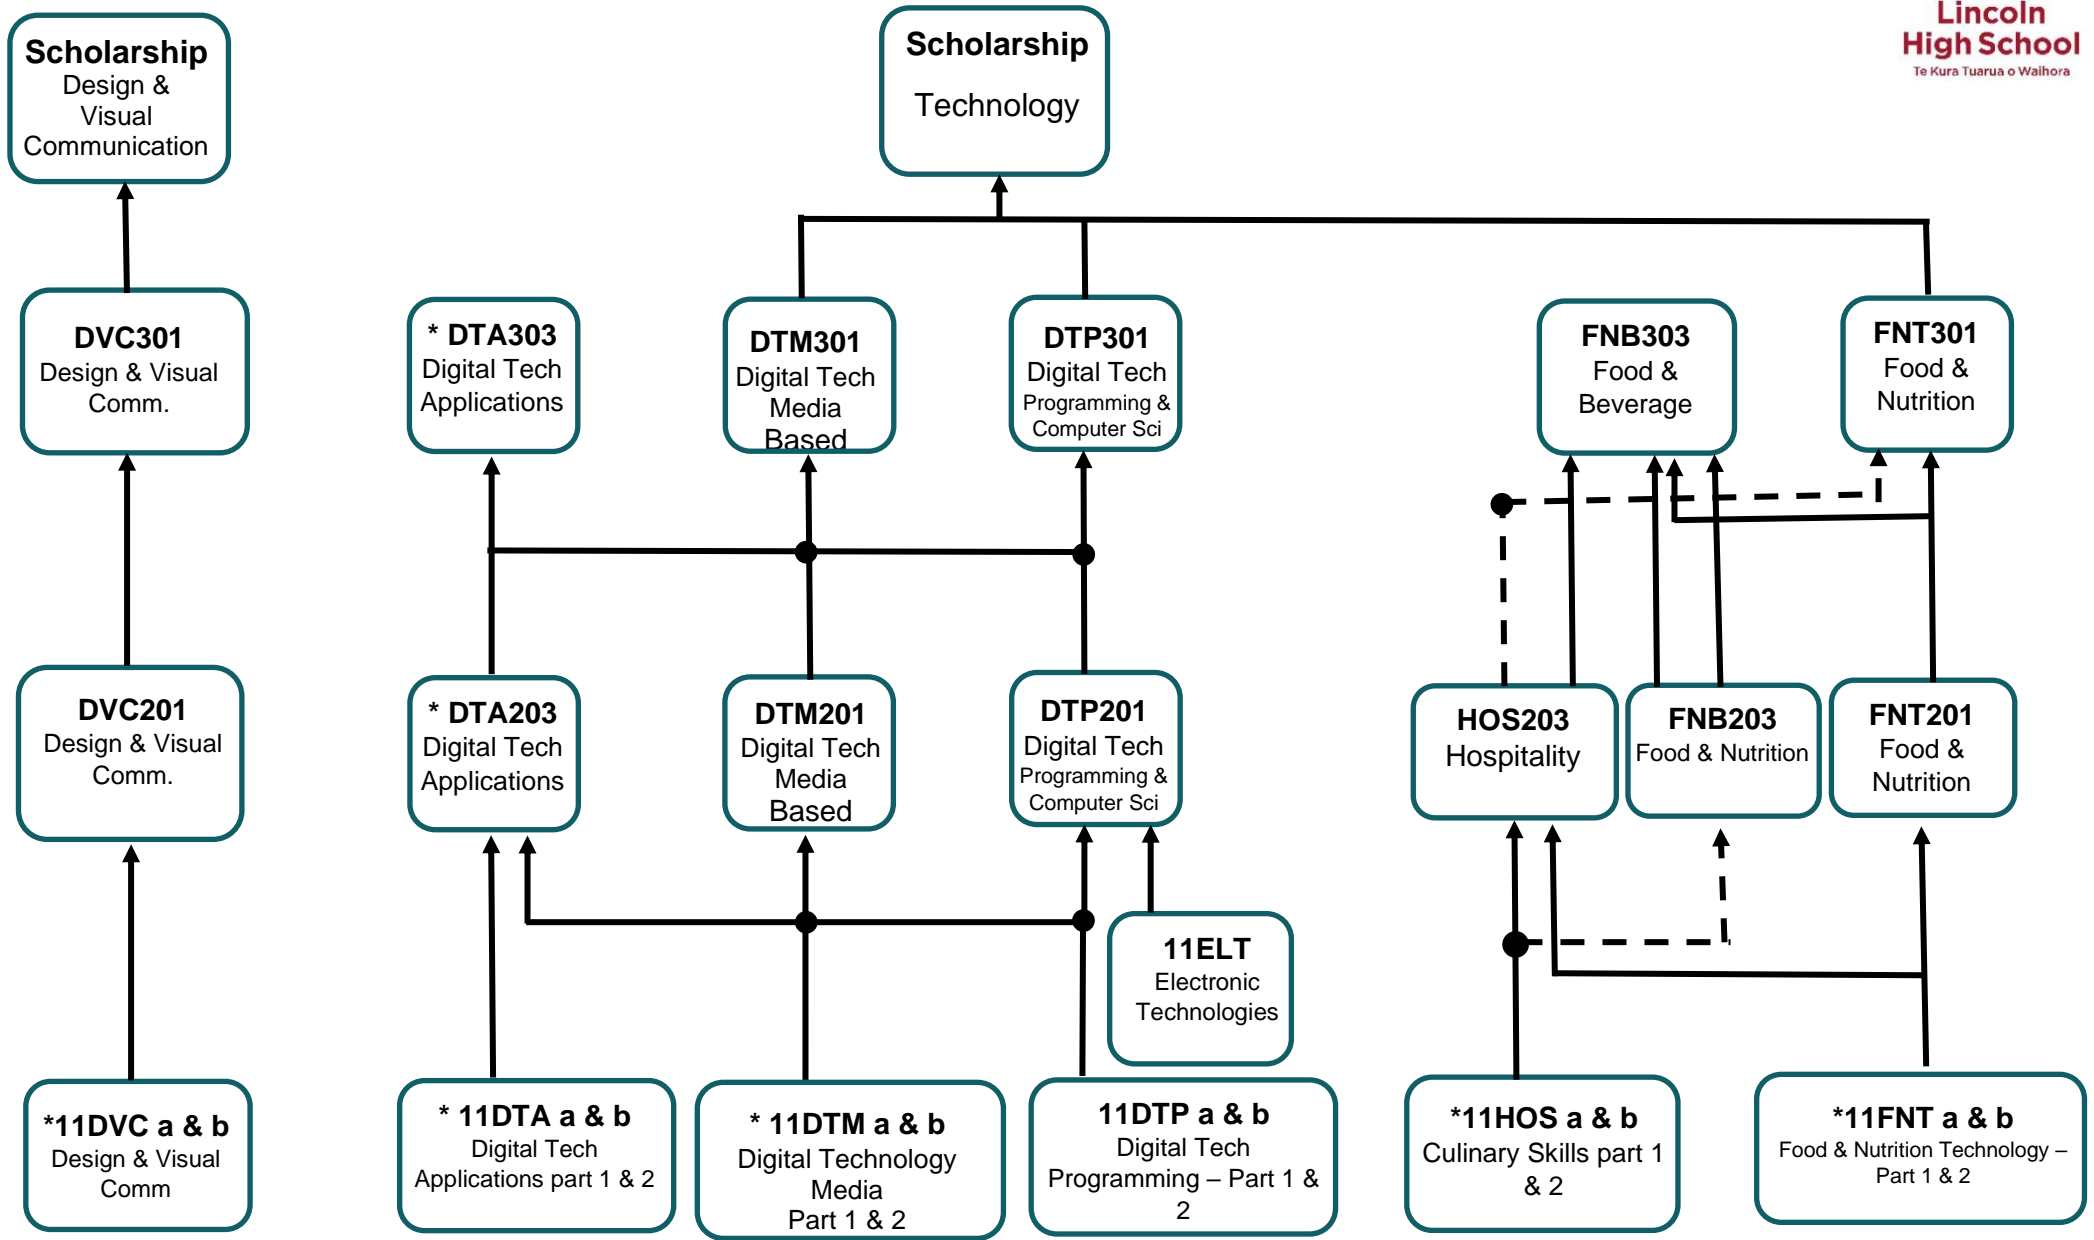

# 2022 NCEA DVC, Digital, Food & Nutrition Technology Pathways

**Lincoln High School**  
Te Kura Tuarua o Waihora

Scholarship  
Level 3  
Level 2  
Year 11

- Key: 1) \* Open entry course (no prior experience necessary).  
 2) ELT101 (Electronic Technology) is a cross curricular courses with the Science Learning Area  
 3) - - - - Indicates a pathway that requires HOD approval