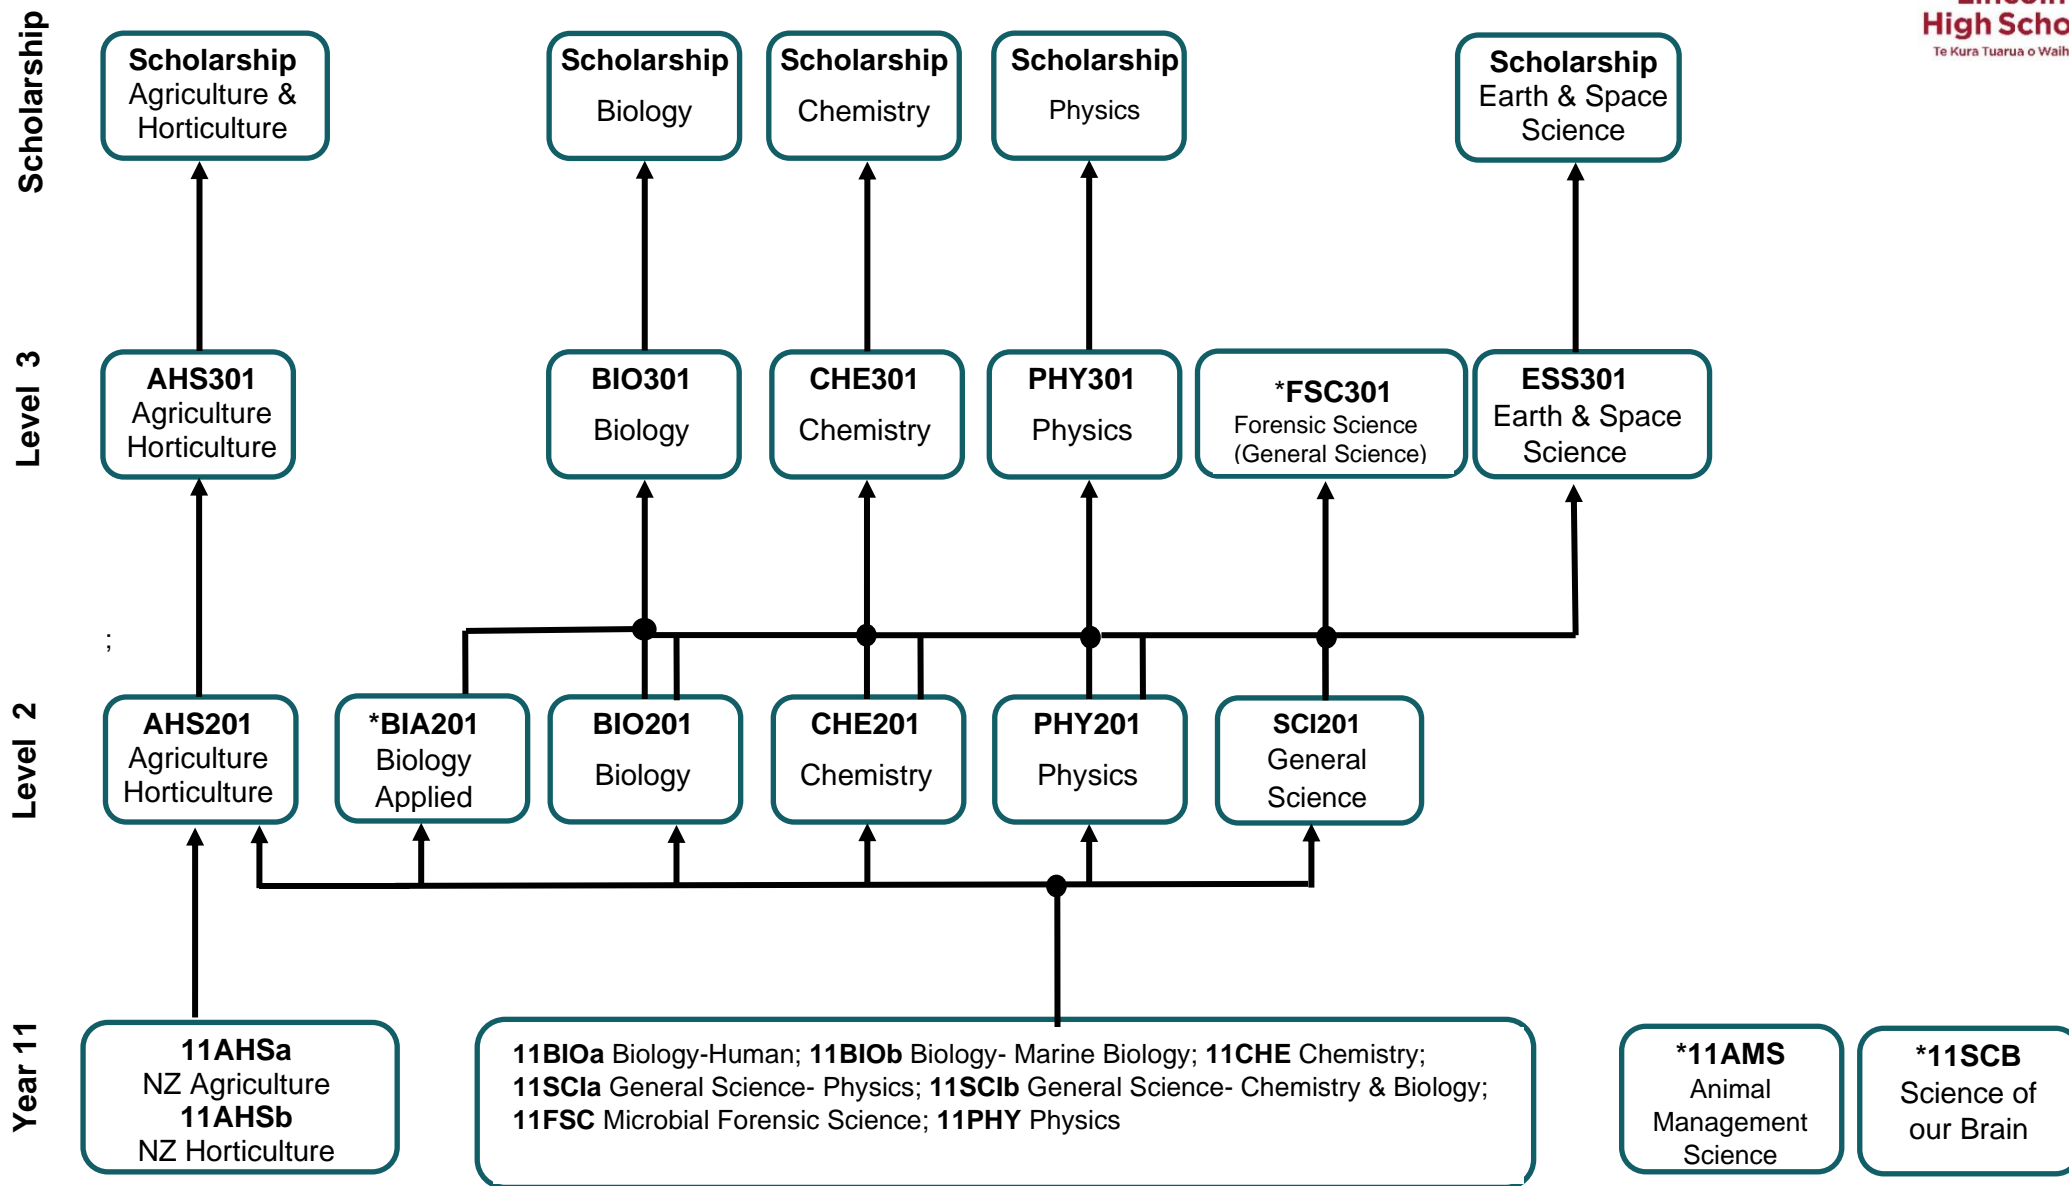

2022 NCEA Science Pathways

Key: 1) * Open Entry Courses

2) 11ELT (Electronic Technology) is a cross curricular course and is listed in the Technology Pathway

3) ** Entry requirements into Level 2 courses are 8 credits with at least one Merit grade in specialist subjects