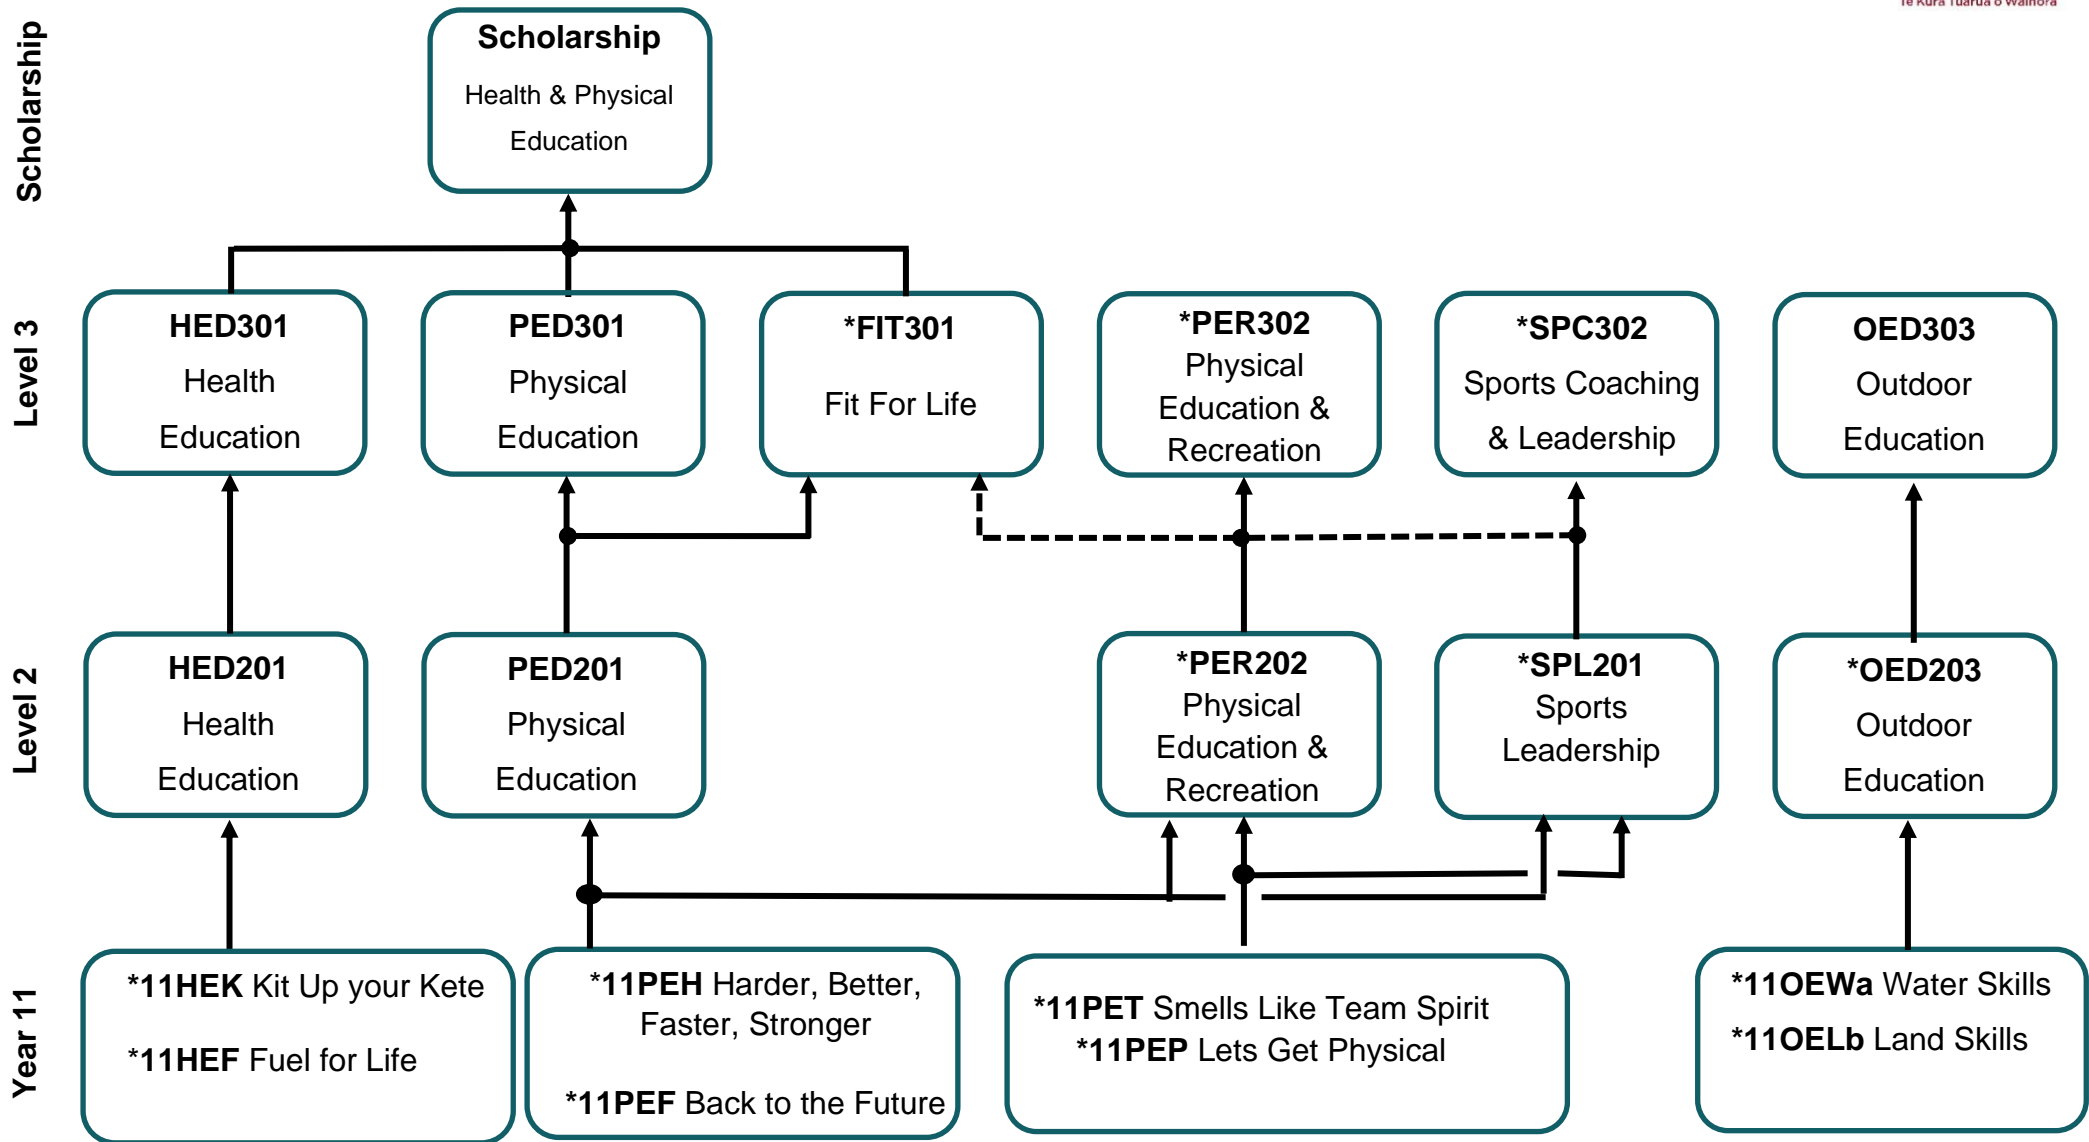

2022 NCEA Physical Education, Health & Outdoor Education Pathways

Key: 1) * Open entry course (no prior experience necessary)