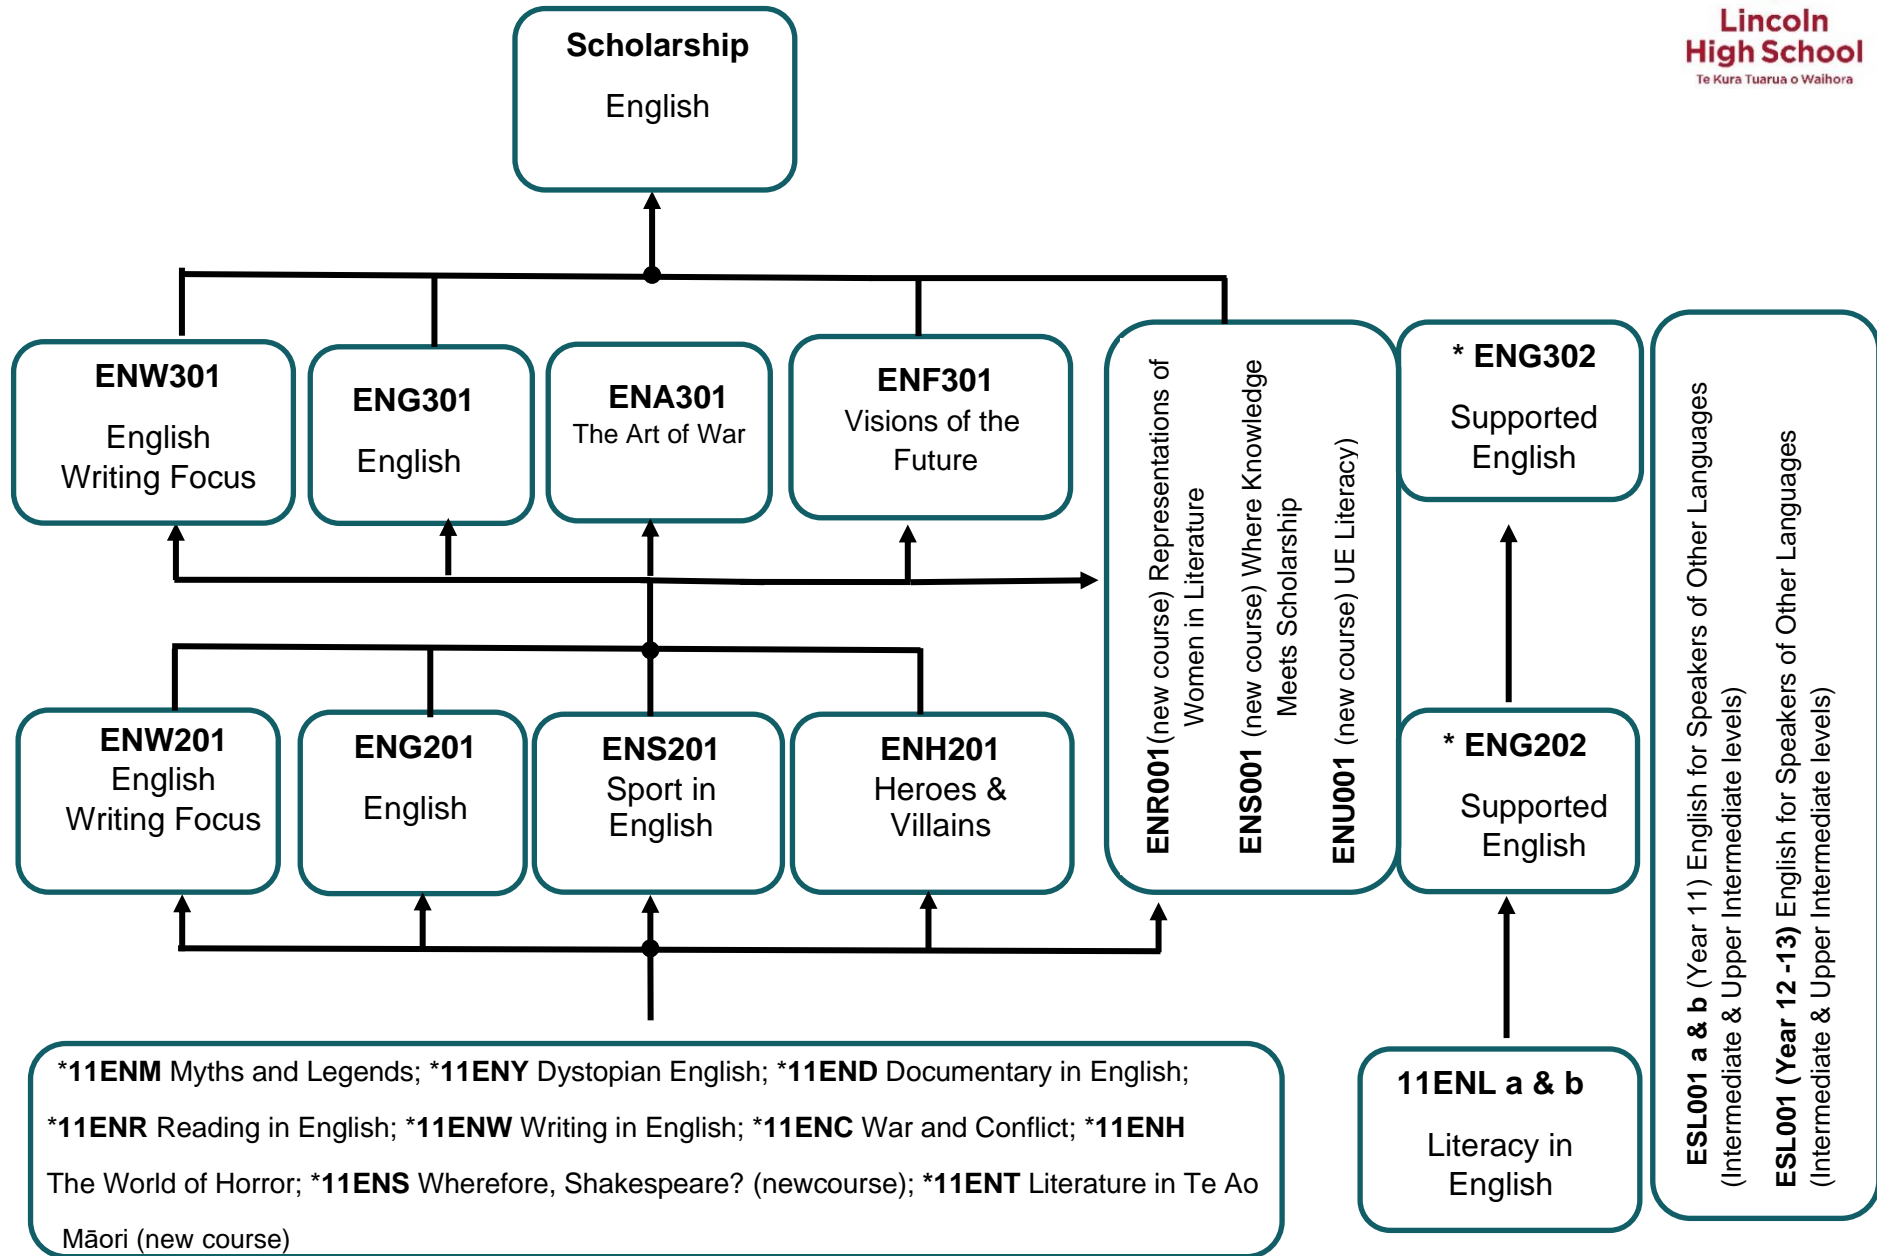

# 2022 NCEA English Pathways

Scholarship

Level 3

Level 2

Year 11

- Key: 1) With HOLA approval 11ENL students can access other Level 2 English courses (except ENW201) and ENG202 students can access other Level 3 English courses (except ENW301)  
2) \* Open Entry Course