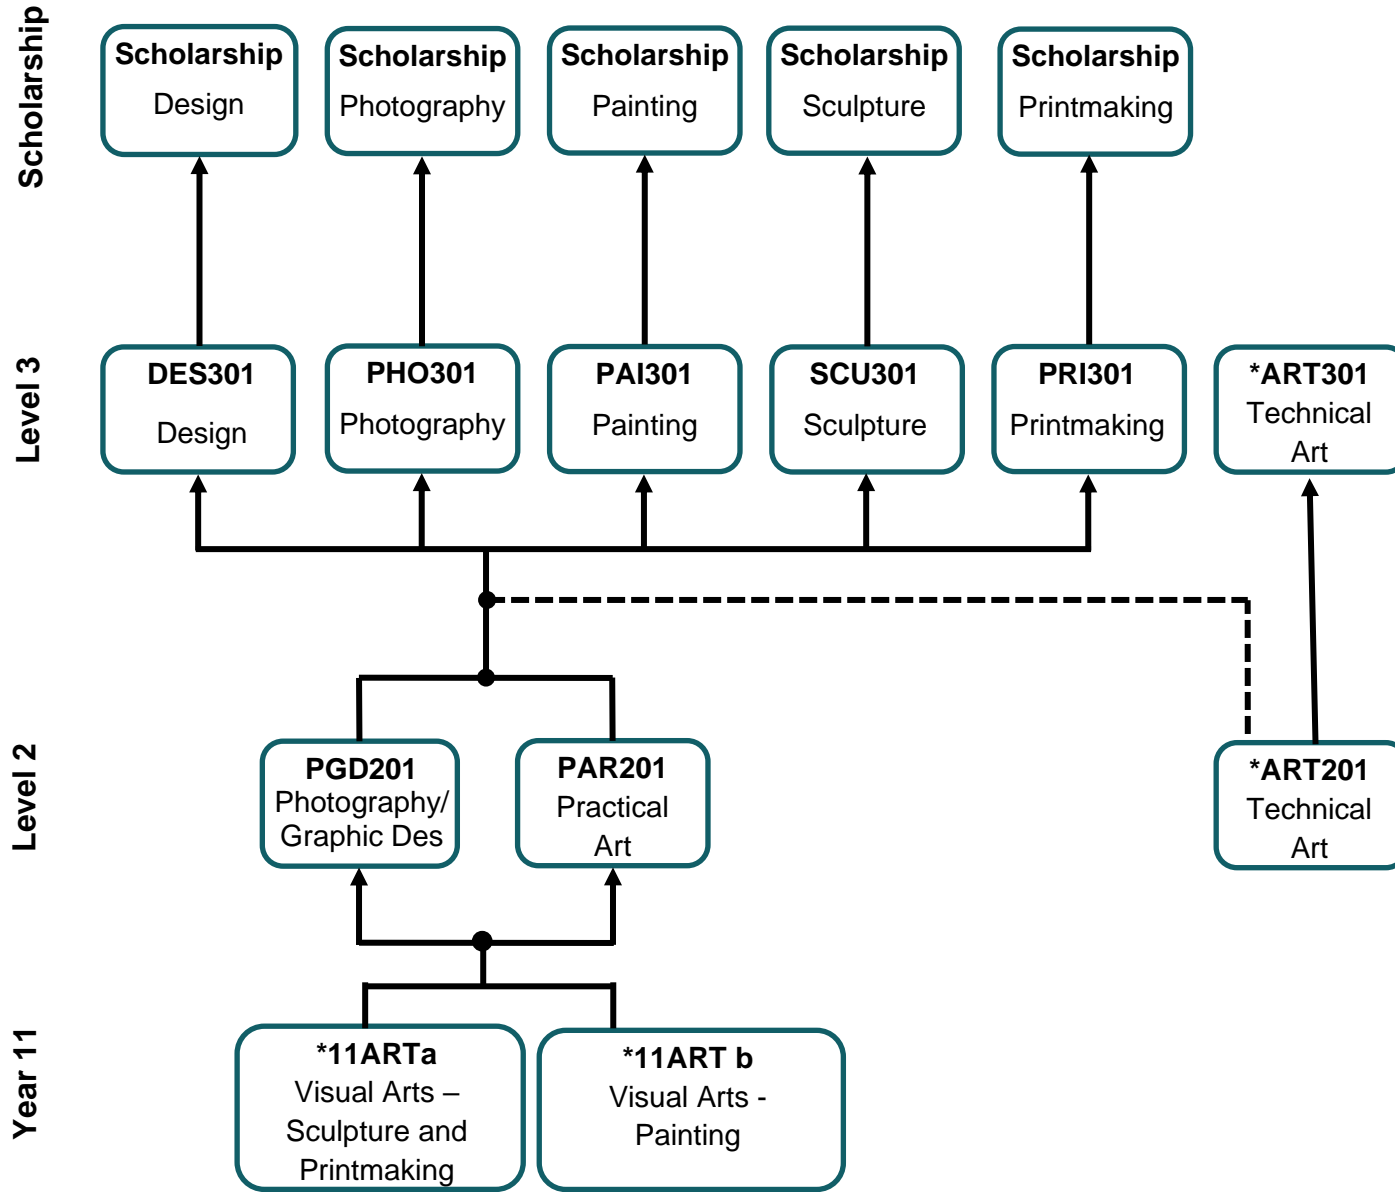

2022 NCEA Visual Arts Pathways

SDC 001 - Set Design and Construction for Major Musical Production
Year 11 – 13 Only

Key: ----- indicates a pathway requiring Head of Learning Department approval.
* Open entry course (no prior experience necessary)