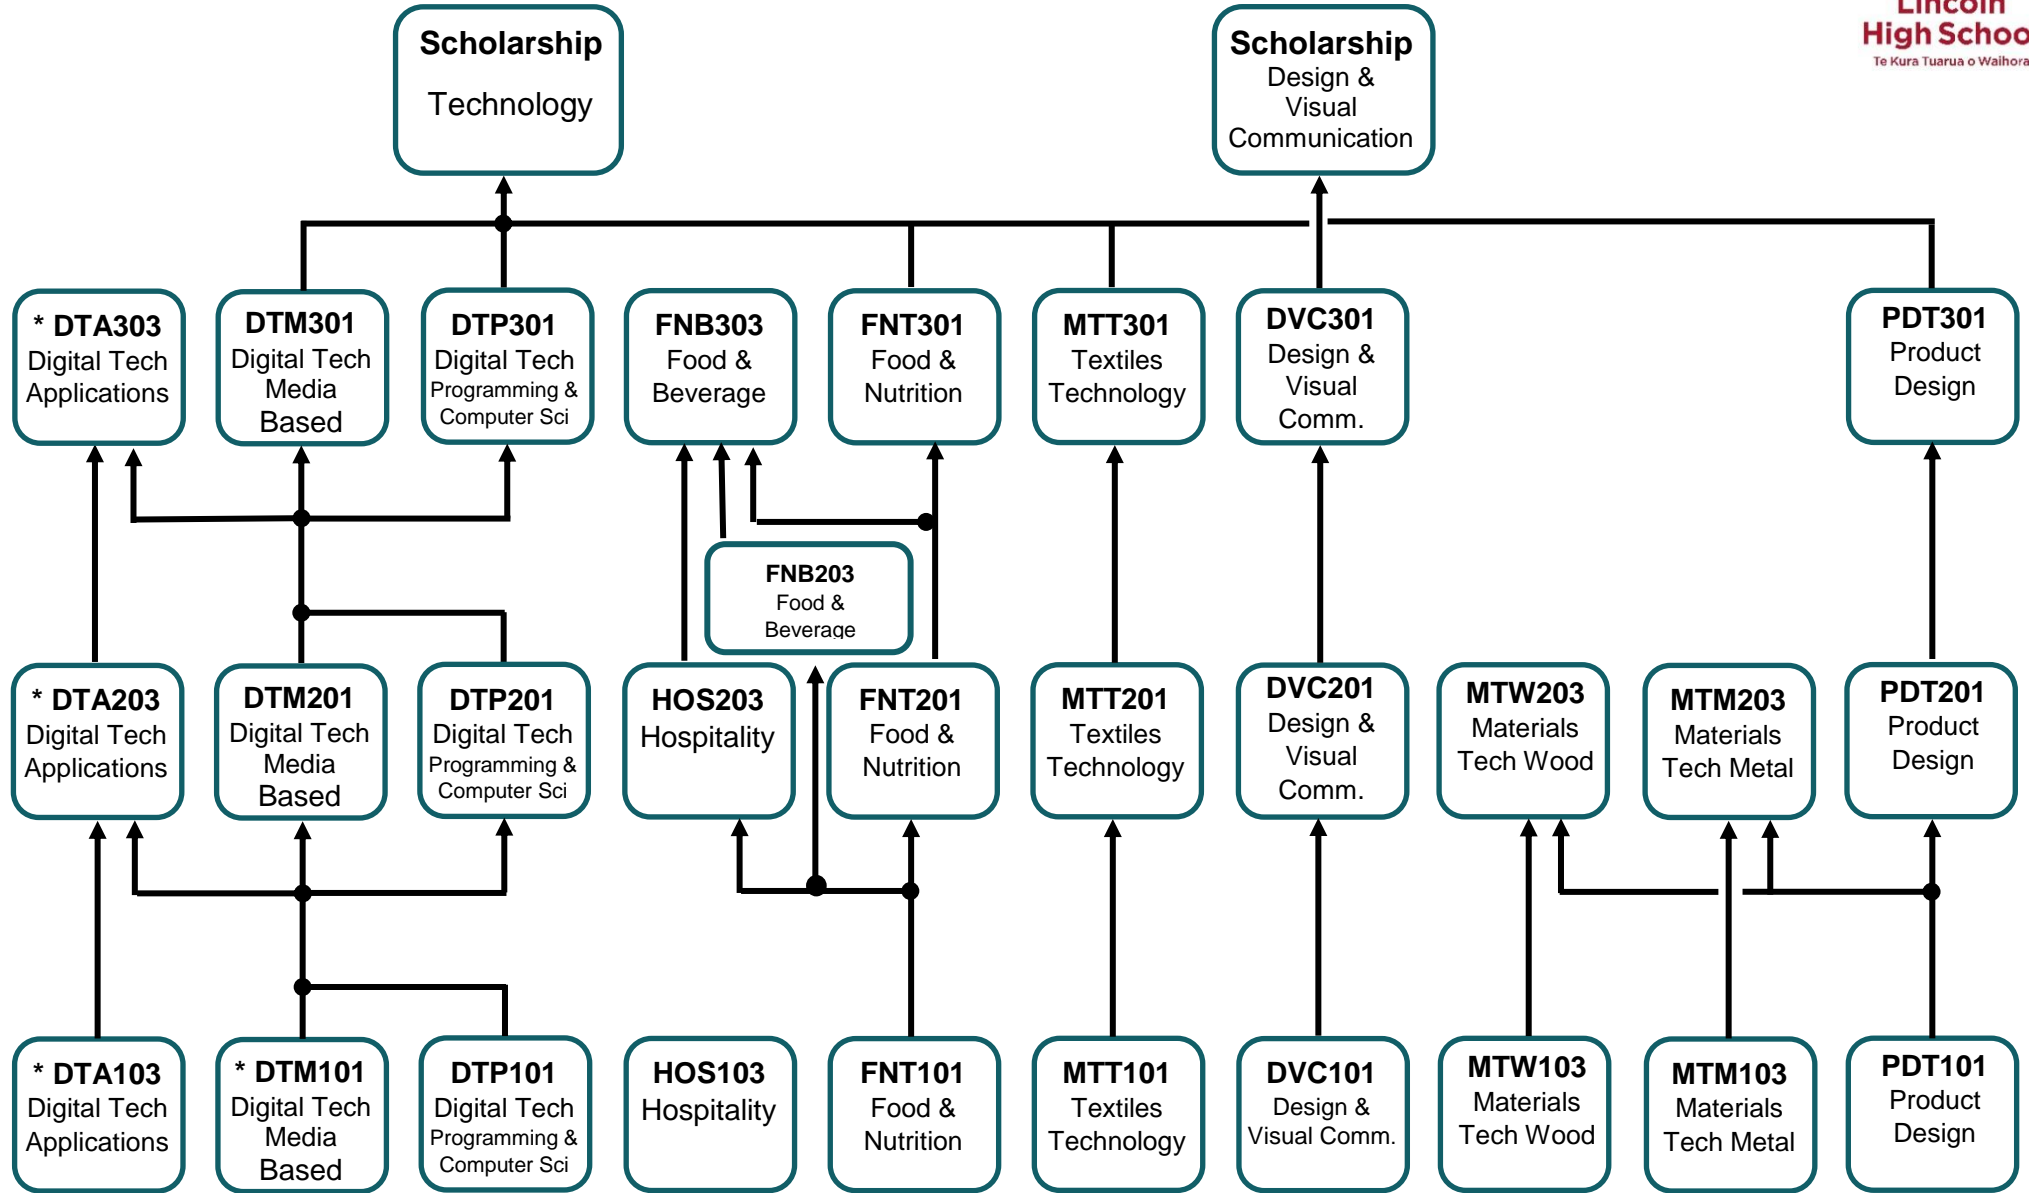

# 2018 NCEA Technology Pathways

Scholarship

Level 3

Level 2

Level 1

Key: \* Open entry course (no prior experience necessary).