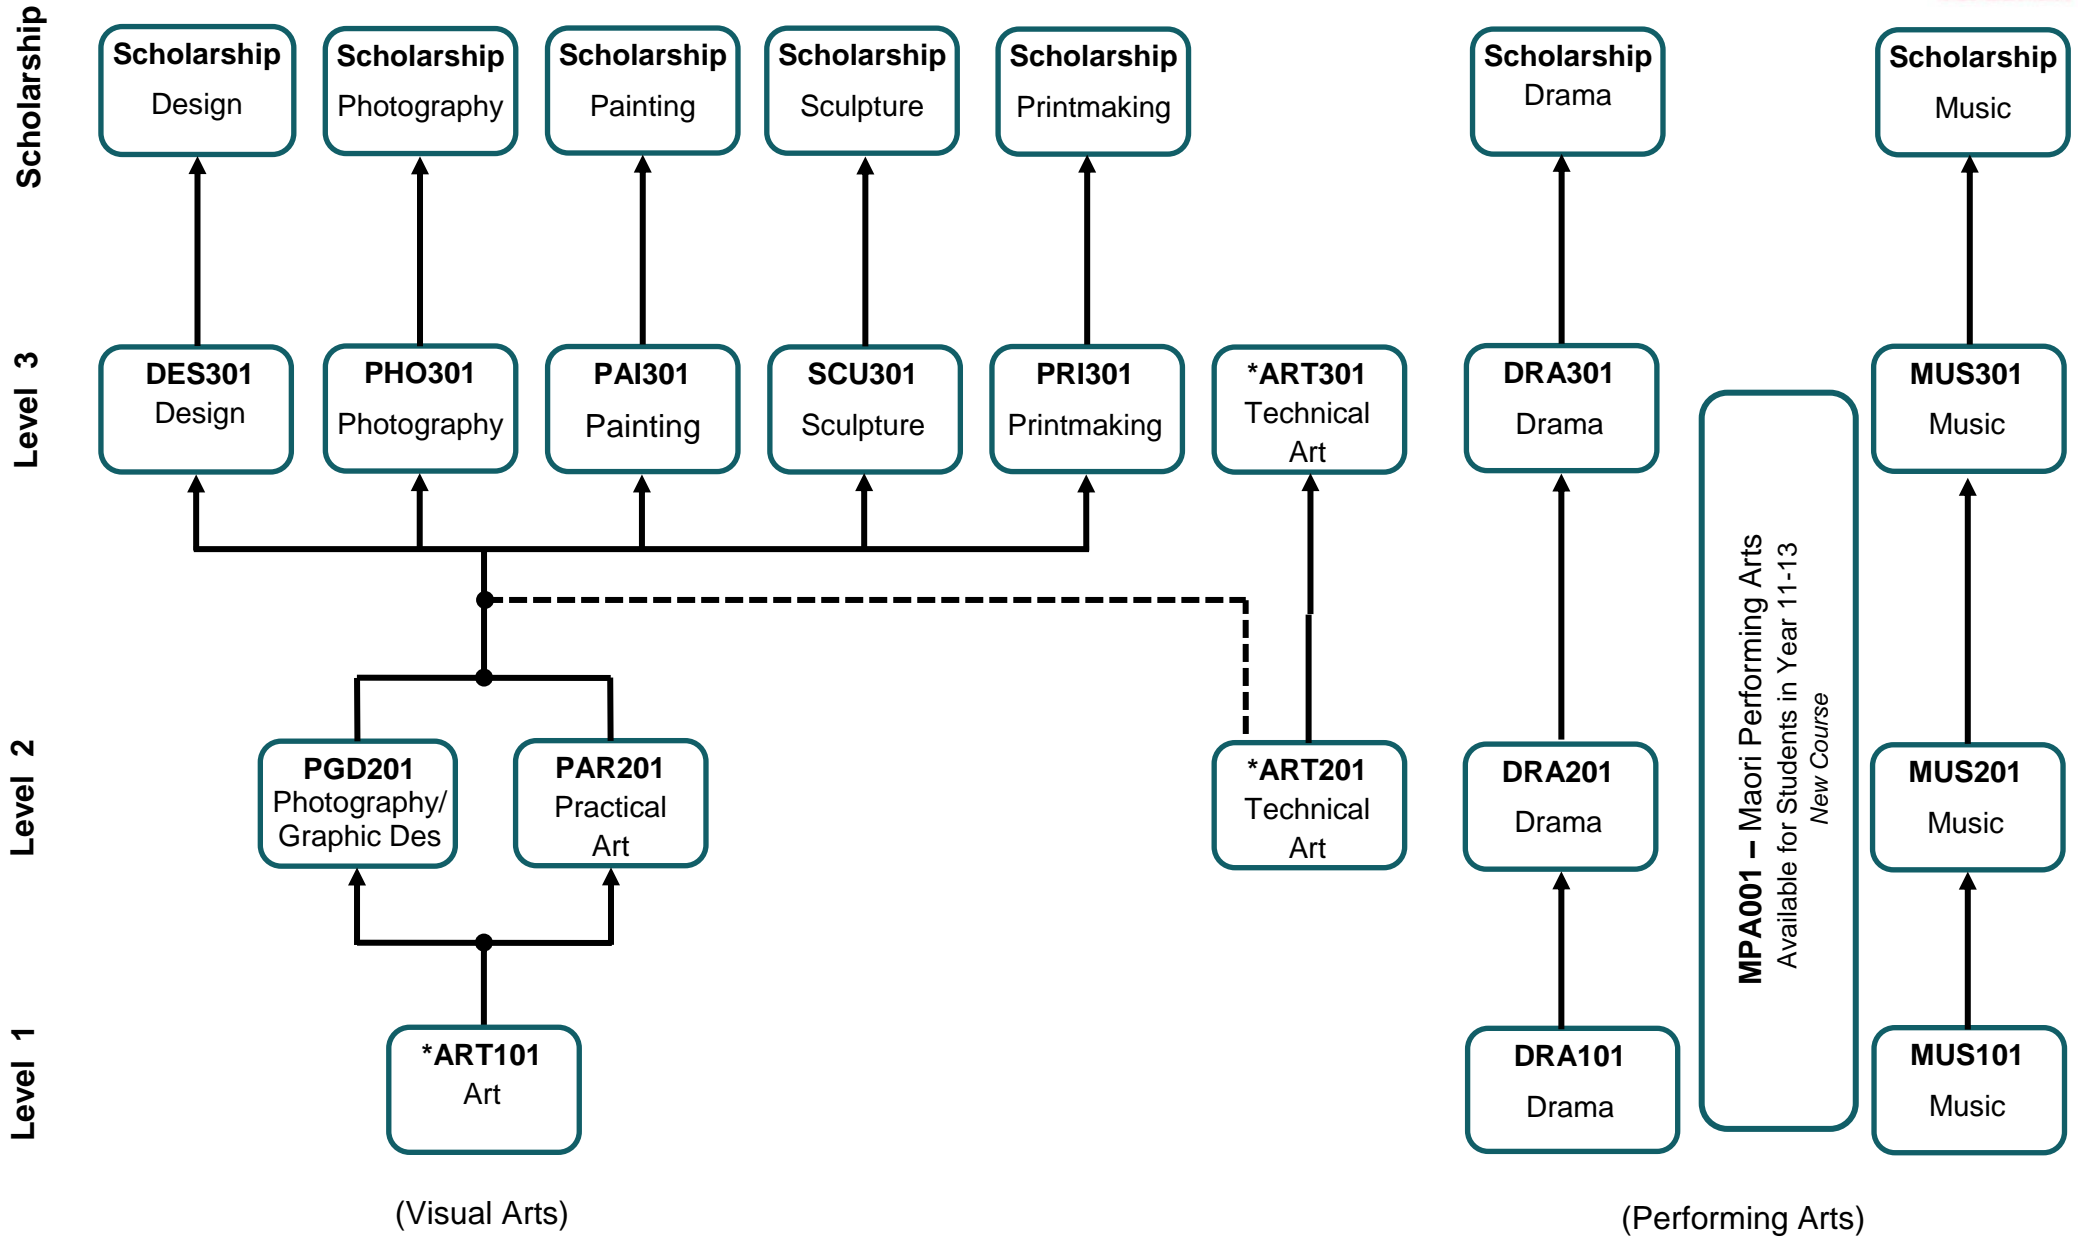

2019 NCEA Arts Pathways

Key: ----- indicates a pathway requiring Head of Learning Department approval.
* Open entry course (no prior experience necessary)